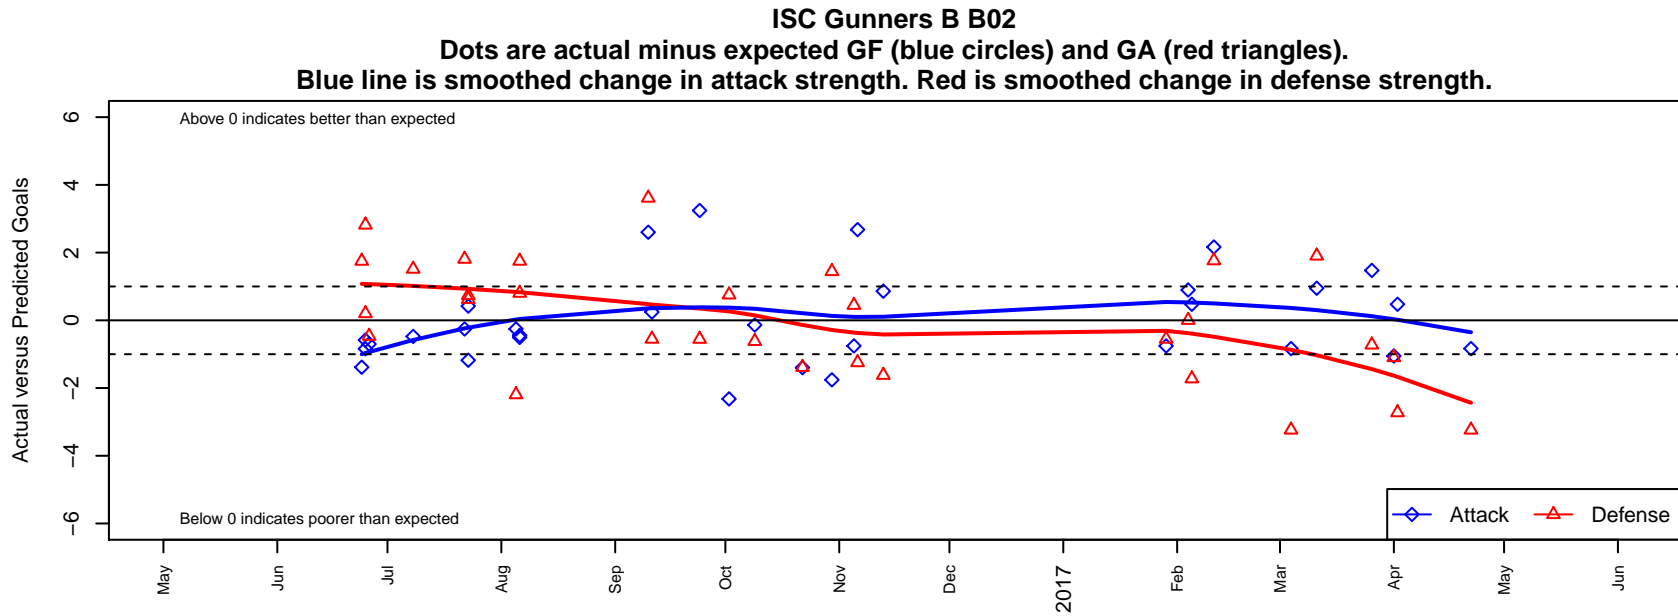

# ISC Gunners B B02

Issaquah SC  
 Issaquah, WA  
 B02 total strength=953  
 attack=2.87 defense=1.01  
 fall league = PSPL Classic 2 U15  
 spr league = Spr PSPL Copa U15

alt names used:  
 ISC Gunners B02B  
 ISC GUNNERS FCISC GUNNERS B02 B  
 ISC Gunners B02B  
 ISC Gunners B02B  
 ISC GUNNERS FC ISC GUNNERS B02 B (WA  
 ISC GUNNERS FC ISC GUNNERS B02 B (WA  
 ISC Gunners B02B

**attack and defense variance (black dot)  
relative to other teams  
and top 10 in region**

**attack and defense rating  
relative to others at age  
and all opponents in last 13 months**

**Performance relative to 13 month average**