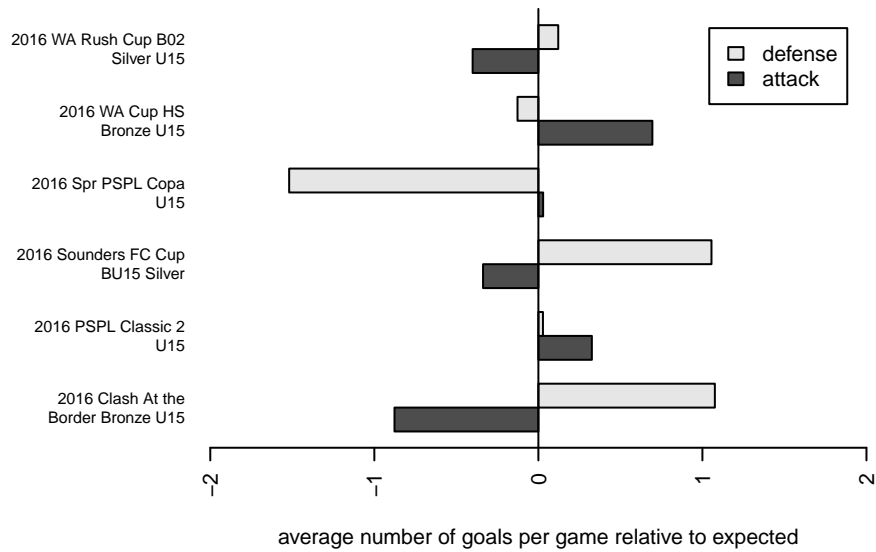

# ISC Gunners B B02

Issaquah SC  
 Issaquah, WA  
 B02 total strength=953  
 attack=2.87 defense=1.01  
 fall league = PSPL Classic 2 U15  
 spr league = Spr PSPL Copa U15

alt names used:  
 ISC Gunners B02B  
 ISC GUNNERS FCISC GUNNERS B02 B  
 ISC Gunners B02B  
 ISC Gunners B02B  
 ISC GUNNERS FC ISC GUNNERS B02 B (WA  
 ISC GUNNERS FC ISC GUNNERS B02 B (WA  
 ISC Gunners B02B

Venues played:  
 2016 Clash At the Border Bronze U15  
 2016 Gunners Invitational 2002 Gold  
 2016 Sounders FC Cup BU15 Silver  
 2016 WA Rush Cup B02 Silver U15  
 2016 PSPL Classic 2 U15  
 2016 WA Cup HS Bronze U15  
 2016 Spr PSPL Copa U15

**attack and defense variance (black dot)  
relative to other teams  
and top 10 in region**

**attack and defense rating  
relative to others at age  
and all opponents in last 13 months**

**Performance relative to 13 month average**