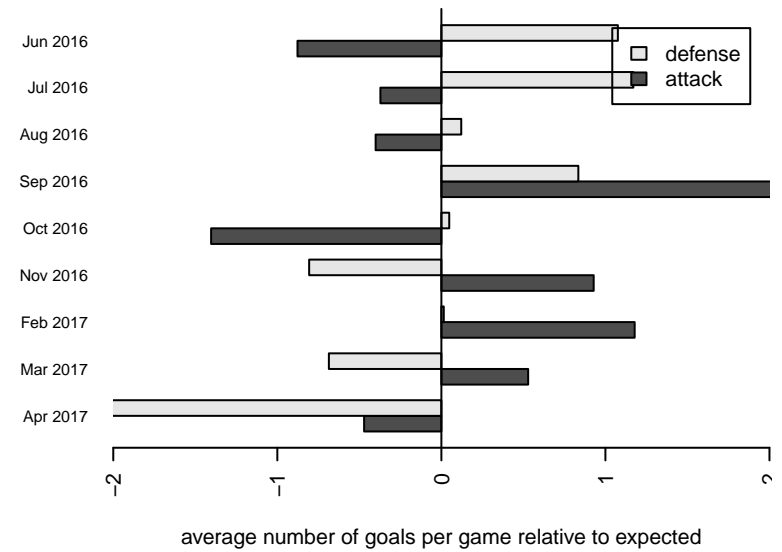

Performance relative to 13 month average