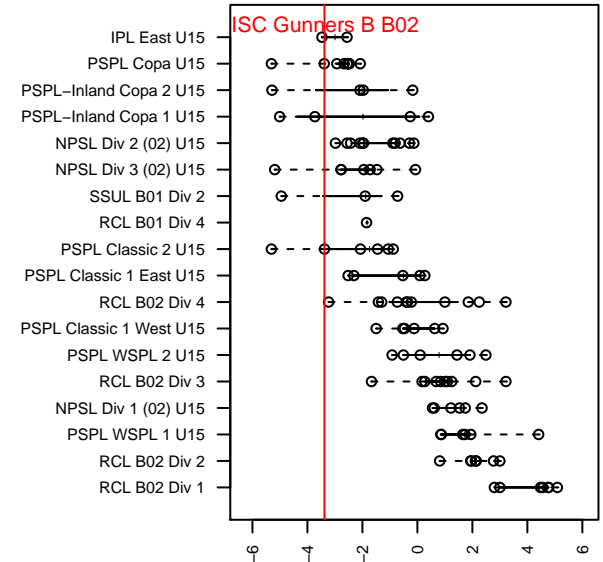

# ISC Gunners B B02

Issaquah SC  
 Issaquah, WA  
 B02 total strength=953  
 attack=2.87 defense=1.01  
 fall league = PSPL Classic 2 U15  
 spr league = Spr PSPL Copa U15

alt names used:  
 ISC Gunners B02B  
 ISC GUNNERS FCISC GUNNERS B02 B  
 ISC Gunners B02B  
 ISC Gunners B02B  
 ISC GUNNERS FC ISC GUNNERS B02 B (WA  
 ISC GUNNERS FC ISC GUNNERS B02 B (WA  
 ISC Gunners B02B

Venues played:  
 2016 Clash At the Border Bronze U15  
 2016 Gunners Invitational 2002 Gold  
 2016 Sounders FC Cup BU15 Silver  
 2016 WA Rush Cup B02 Silver U15  
 2016 PSPL Classic 2 U15  
 2016 WA Cup HS Bronze U15  
 2016 Spr PSPL Copa U15

**attack and defense variance (black dot)  
relative to other teams  
and top 10 in region**

**attack and defense rating  
relative to others at age  
and all opponents in last 13 months**

**Performance relative to 13 month average**