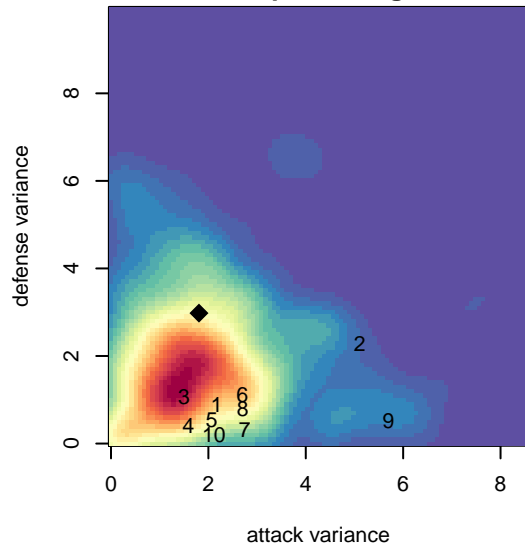

# ISC Gunners B B02

Issaquah SC  
 Issaquah, WA  
 B02 total strength=953  
 attack=2.87 defense=1.01  
 fall league = PSPL Classic 2 U15  
 spr league = Spr PSPL Copa U15

alt names used:  
 ISC Gunners B02B  
 ISC GUNNERS FCISC GUNNERS B02 B  
 ISC Gunners B02B  
 ISC Gunners B02B  
 ISC GUNNERS FC ISC GUNNERS B02 B (WA  
 ISC GUNNERS FC ISC GUNNERS B02 B (WA  
 ISC Gunners B02B

**attack and defense variance (black dot)  
relative to other teams  
and top 10 in region**

**attack and defense rating  
relative to others at age  
and all opponents in last 13 months**

**Performance relative to 13 month average**