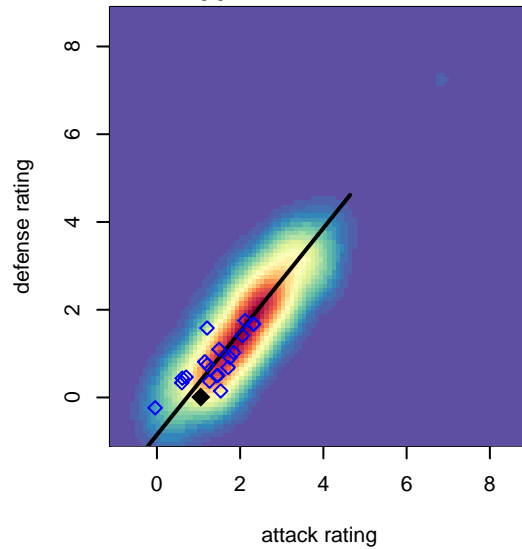

# ISC Gunners B B02

Issaquah SC  
 Issaquah, WA  
 B02 total strength=953  
 attack=2.87 defense=1.01  
 fall league = PSPL Classic 2 U15  
 spr league = Spr PSPL Copa U15

alt names used:  
 ISC Gunners B02B  
 ISC GUNNERS FCISC GUNNERS B02 B  
 ISC Gunners B02B  
 ISC Gunners B02B  
 ISC GUNNERS FC ISC GUNNERS B02 B (WA  
 ISC GUNNERS FC ISC GUNNERS B02 B (WA  
 ISC Gunners B02B

**attack and defense variance (black dot)  
relative to other teams  
and top 10 in region**

**attack and defense rating  
relative to others at age  
and all opponents in last 13 months**

**Performance relative to 13 month average**